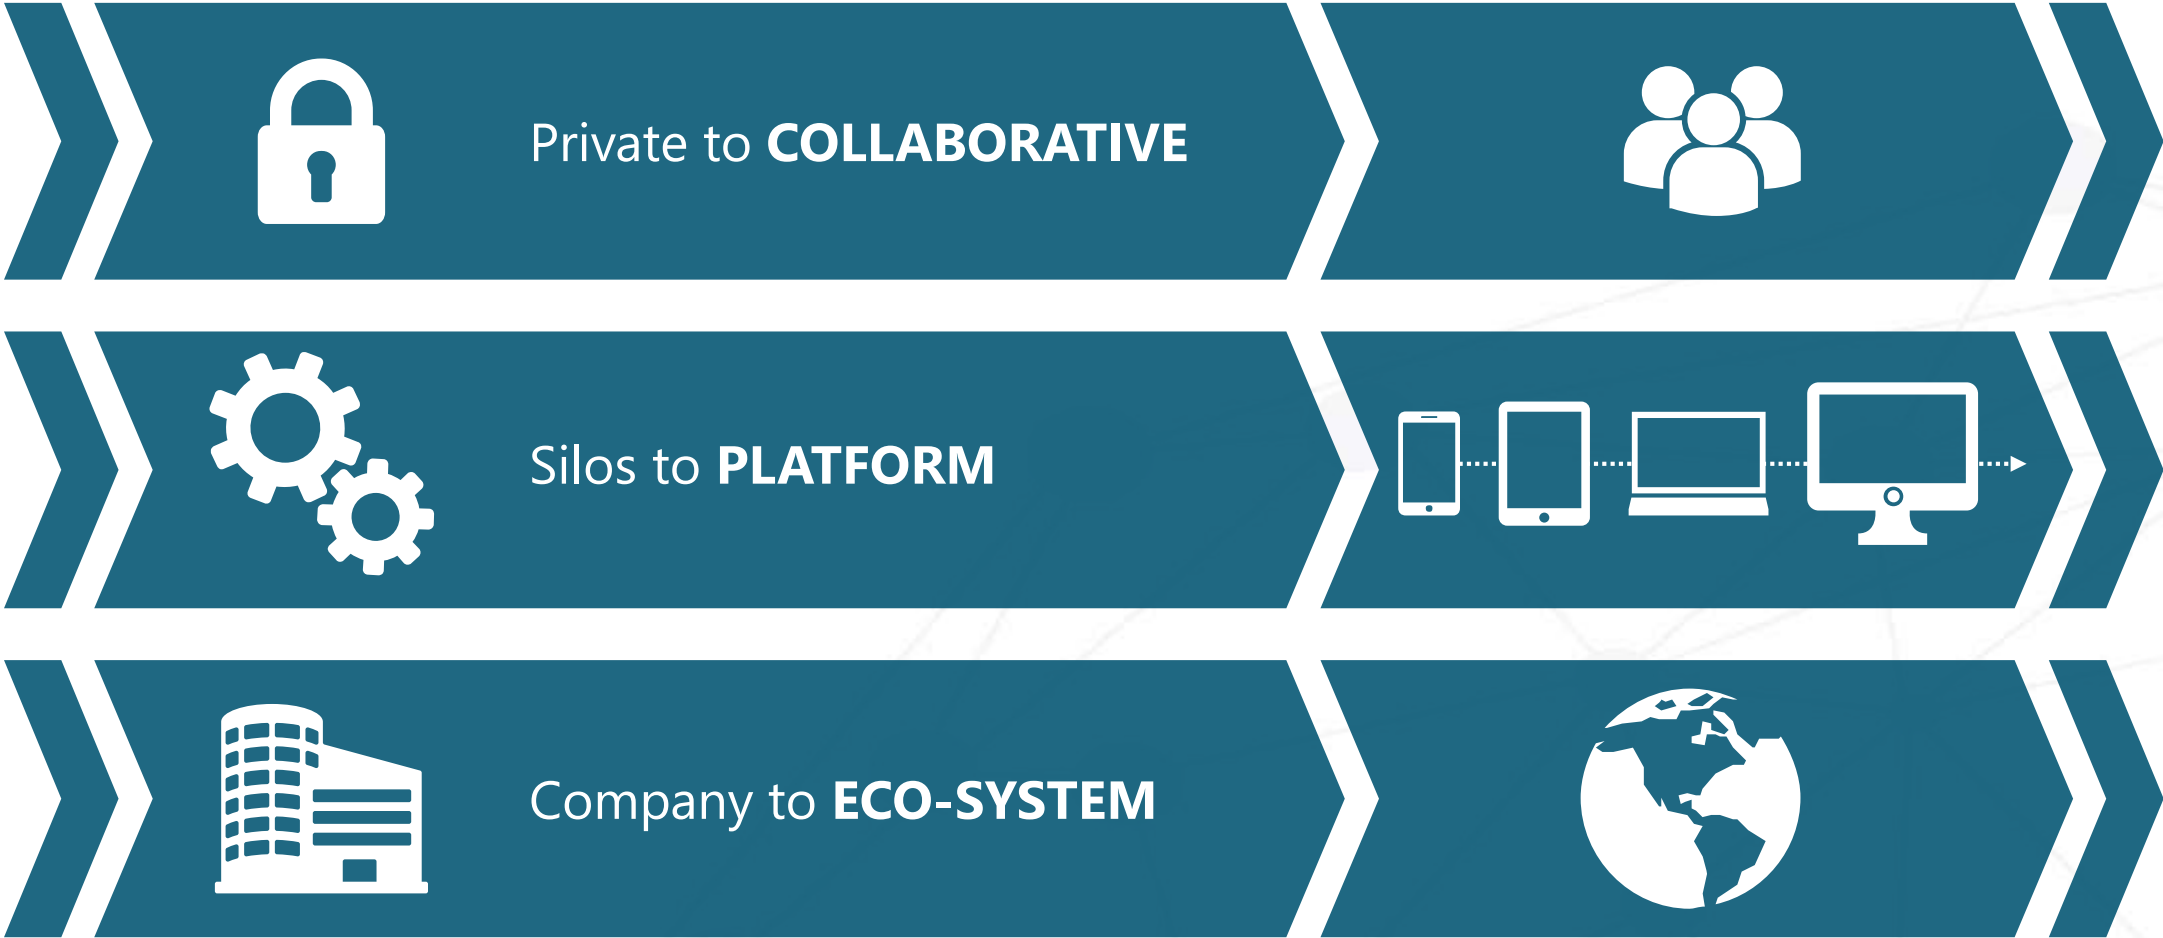

Adaptive, Collaborative Approach